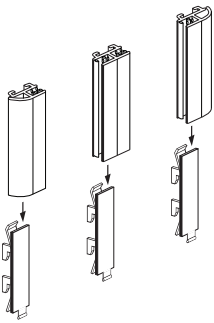

SuperGrip® Headers

SuperGrip® Gondola Upright Header

- Fits most standard gondola upright slots .375" W x .75" H, 1" on center
- White ABS mount / clear PVC sign holder

SuperGrip® Pegboard Header

- Fits most standard pegboard, 1" on center, and can be repositioned
- White ABS mount / clear PVC sign holder

SuperGrip® Slatwall Header

- Fits most standard slatwall and can be repositioned
- Natural polypropylene mount / clear PVC sign holder

SuperGrip® Warehouse Upright Header

- Fits most standard warehouse uprights; repositionable
- White ABS mount / clear PVC sign holder

Features and Benefits

- ◆ Chalkboard Write-On Signage Four styles available, Gondola Upright, Pegboard, Slatwall and Warehouse Upright
- ◆ SuperGrip® grippers provide superior holding power
- ◆ End connectors are reversible; use two ends per sign
- ◆ Use center connectors for in-line signs
- ◆ Accepts rigid material .080" to .25" thick
- ◆ Easy assembly; ships bulk for freight savings
- ◆ Bracket also sold separately
- ◆ See back of page for specifications