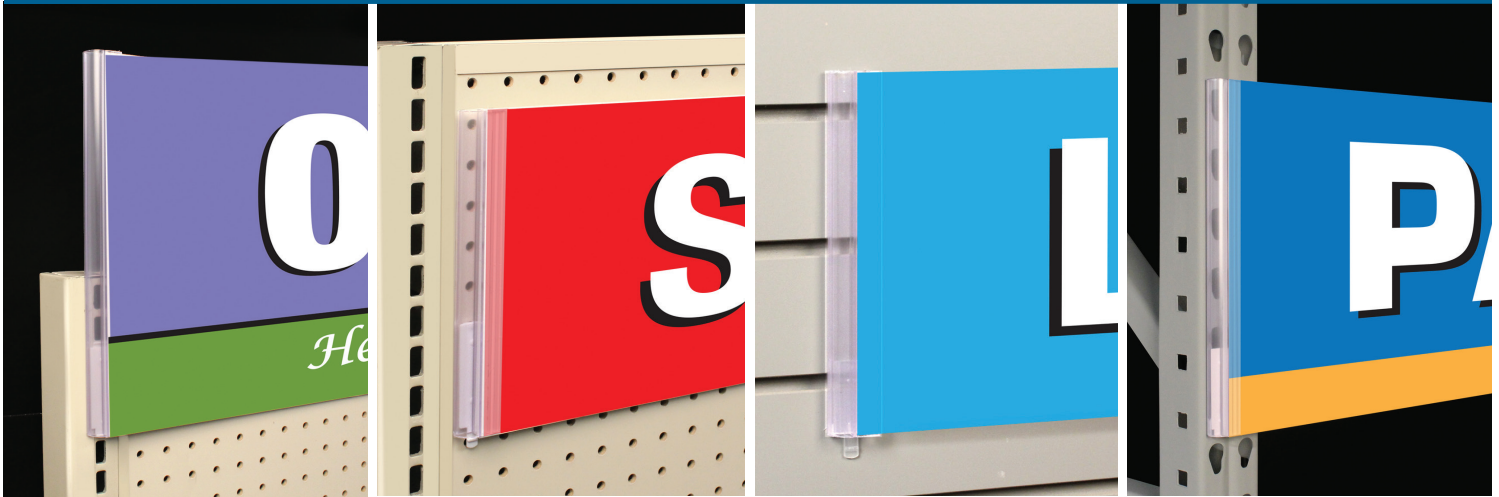

SuperGrip® Headers

SuperGrip® Gondola Upright Header

- Fits most standard gondola upright slots .375" W x .75" H, 1" on center
- White ABS mount / clear PVC sign holder

SuperGrip® Pegboard Header

- Fits most standard pegboard, 1" on center, and can be repositioned
- White ABS mount / clear PVC sign holder

SuperGrip® Slatwall Header

- Fits most standard slatwall and can be repositioned
- Natural polypropylene mount / clear PVC sign holder

SuperGrip® Warehouse Upright Header

- Fits most standard warehouse uprights; repositionable
- White ABS mount / clear PVC sign holder

Features and Benefits

- ◆ Chalkboard Write-On Signage Four styles available, Gondola Upright, Pegboard, Slatwall and Warehouse Upright
- ◆ SuperGrip® grippers provide superior holding power
- ◆ End connectors are reversible; use two ends per sign
- ◆ Use center connectors for in-line signs
- ◆ Accepts rigid material .080" to .25" thick
- ◆ Easy assembly; ships bulk for freight savings
- ◆ Bracket also sold separately
- ◆ See back of page for specifications

20190328

For more information,
call **800.422.2547**
or visit www.siffron.com

siffron™
always on

SuperGrip® Headers

Specifications

Item No.	Ref. No.	Style	Dimensions	Pack
SuperGrip® Gondola Upright Header				
1512474701	-	End	4" L	1
1512474702	-	End	8" L	1
1512474703	-	End	12" L	1
1512474704	-	End	16" L	1
1519250601	-	Center	4" L	1
1519250602	-	Center	8" L	1
1519250603	-	Center	12" L	1
1519250604	-	Center	16" L	1