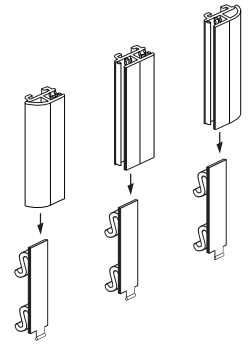

SuperGrip® Headers

SuperGrip® Gondola Upright Header

- Fits most standard gondola upright slots .375" W x .75" H, 1" on center
- White ABS mount / clear PVC sign holder

SuperGrip® Pegboard Header

- Fits most standard pegboard, 1" on center, and can be repositioned
- White ABS mount / clear PVC sign holder

SuperGrip® Slatwall Header

- Fits most standard slatwall and can be repositioned
- Natural polypropylene mount / clear PVC sign holder

SuperGrip® Warehouse Upright Header

- Fits most standard warehouse uprights; repositionable
- White ABS mount / clear PVC sign holder

Features and Benefits

- ◆ Chalkboard Write-On Signage Four styles available, Gondola Upright, Pegboard, Slatwall and Warehouse Upright
- ◆ SuperGrip® grippers provide superior holding power
- ◆ End connectors are reversible; use two ends per sign
- ◆ Use center connectors for in-line signs
- ◆ Accepts rigid material .080" to .25" thick
- ◆ Easy assembly; ships bulk for freight savings
- ◆ Bracket also sold separately
- ◆ See back of page for specifications

20190328

For more information,
call **800.422.2547**
or visit www.siffron.com

siffron™
always on

SuperGrip® Headers

Specifications

Item No.	Ref. No.	Style	Dimensions	Pack
SuperGrip® Gondola Upright Header				
1512474701	-	End	4" L	1
1512474702	-	End	8" L	1
1512474703	-	End	12" L	1
1512474704	-	End	16" L	1
1519250601	-	Center	4" L	1
1519250602	-	Center	8" L	1
1519250603	-	Center	12" L	1
1519250604	-	Center	16" L	1