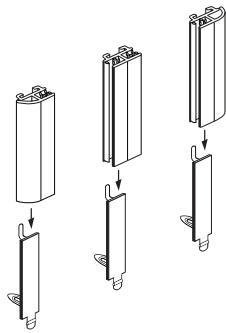

SuperGrip® Headers

SuperGrip® Gondola Upright Header

- Fits most standard gondola upright slots .375" W x .75" H, 1" on center
- White ABS mount / clear PVC sign holder

SuperGrip® Pegboard Header

- Fits most standard pegboard, 1" on center, and can be repositioned
- White ABS mount / clear PVC sign holder

SuperGrip® Slatwall Header

- Fits most standard slatwall and can be repositioned
- Natural polypropylene mount / clear PVC sign holder

SuperGrip® Warehouse Upright Header

- Fits most standard warehouse uprights; repositionable
- White ABS mount / clear PVC sign holder

Features and Benefits

- ◆ Chalkboard Write-On Signage Four styles available, Gondola Upright, Pegboard, Slatwall and Warehouse Upright
- ◆ SuperGrip® grippers provide superior holding power
- ◆ End connectors are reversible; use two ends per sign
- ◆ Use center connectors for in-line signs
- ◆ Accepts rigid material .080" to .25" thick
- ◆ Easy assembly; ships bulk for freight savings
- ◆ Bracket also sold separately
- ◆ See back of page for specifications