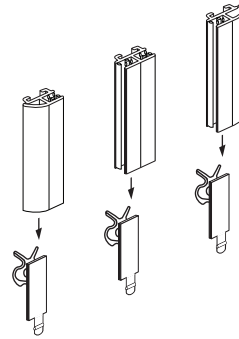

SuperGrip® Headers

SuperGrip® Gondola Upright Header

- Fits most standard gondola upright slots .375" W x .75" H, 1" on center
- White ABS mount / clear PVC sign holder

SuperGrip® Pegboard Header

- Fits most standard pegboard, 1" on center, and can be repositioned
- White ABS mount / clear PVC sign holder

SuperGrip® Slatwall Header

- Fits most standard slatwall and can be repositioned
- Natural polypropylene mount / clear PVC sign holder

SuperGrip® Warehouse Upright Header

- Fits most standard warehouse uprights; repositionable
- White ABS mount / clear PVC sign holder

Features and Benefits

- ◆ Chalkboard Write-On Signage Four styles available, Gondola Upright, Pegboard, Slatwall and Warehouse Upright
- ◆ SuperGrip® grippers provide superior holding power
- ◆ End connectors are reversible; use two ends per sign
- ◆ Use center connectors for in-line signs
- ◆ Accepts rigid material .080" to .25" thick
- ◆ Easy assembly; ships bulk for freight savings
- ◆ Bracket also sold separately
- ◆ See back of page for specifications